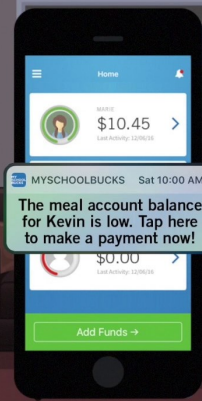

Riverside Meadows Intermediate School

Breakfast

April, 2019

1	2	3	4	5
Pancakes	Breakfast Slider	Chicken and Waffle Bites	Scrambled Egg Square + Graham Crackers	Fruit and Yogurt Parfait
Bagel + Cream Cheese	Bagel + Cream Cheese	Bagel + Cream Cheese	Bagel + Cream Cheese	Bagel + Cream Cheese
Cereal Bar + Cheese Stick	Cereal Bowl + Cheese Stick	Cereal Bowl + Cheese Stick	Cereal Bowl + Cheese Stick	Cereal Bar + Cheese Stick
8	9	10	11	12
Apple Cinnamon Breakfast Pastry	Sausage Pancake on a Stick	Fresh Baked Muffin Squares	Breakfast Fruit Smoothie	Fresh Baked Cinnamon Rolls
Bagel + Cream Cheese	Bagel + Cream Cheese	Bagel + Cream Cheese	Bagel + Cream Cheese	Bagel + Cream Cheese
Cereal Bar + Cheese Stick	Cereal Bowl + Cheese Stick	Cereal Bowl + Cheese Stick	Cereal Bowl + Cheese Stick	Cereal Bar + Cheese Stick
15	16	17	18	19
22	23	24	25	26
Pancakes	Breakfast Slider	Chicken and Waffle Bites	Scrambled Egg Square + Graham Crackers	Fruit and Yogurt Parfait
Bagel + Cream Cheese	Bagel + Cream Cheese	Bagel + Cream Cheese	Bagel + Cream Cheese	Bagel + Cream Cheese
Cereal Bar + Cheese Stick	Cereal Bowl + Cheese Stick	Cereal Bowl + Cheese Stick	Cereal Bowl + Cheese Stick	Cereal Bar + Cheese Stick
29	30			
Apple Cinnamon Breakfast Pastry	Sausage Pancake on a Stick			
Bagel + Cream Cheese	Bagel + Cream Cheese			
Cereal Bar + Cheese Stick	Cereal Bowl + Cheese Stick			

Wonderful 1% White Milk and Nonfat Charming Chocolate Milk Offered At Each Meal!

www.MYSchoolBucks.com

Get alerts when your student's balance runs low

Menus subject to change without notice

It's time to tune in—
make sure your student's accounts are up to date!